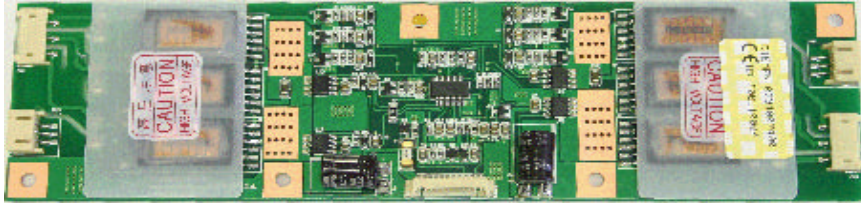

# HR I06L10004

INVERTER ORIGINAL REFER. EQUIVAL.
FIF1766-36A
DA3602-01

Dimensiones / size : 192mm x 50mm

Conector Control / Control Connector											
1	2	3	4	5	6	7	8	9	10	11	12
12V	12V	12V	GND	GND	N.C.	GND	GND	on-off	GND	Br.	GND

LCD panel manuf.	LCD Panel cod.
LG-PHILIPS	LC150X01- A3 LC150X01- S01

Marca / Brand	Model

Observaciones / Remarks