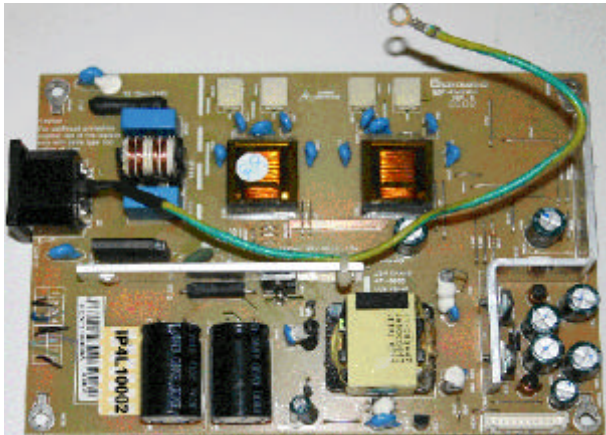

# HR IP4L100002

**INVERTER ORIGINAL REFER. EQUIVAL.**  
 AIP-0095  
 FE572A306A0001

Dimensiones / size : 173mm x 125mm

Conector Control / Control Connector CN303										
1	2	3	4	5	6	7	8	9	10	11
Br.A	Br.pw	on-off	N.C.	GND	5V	5V	GND	GND	12V	12V

LCD panel manuf.	LCD Panel cod.
LG-PHILIPS	

Marca / Brand	Model
LG	

Observaciones / Remarks