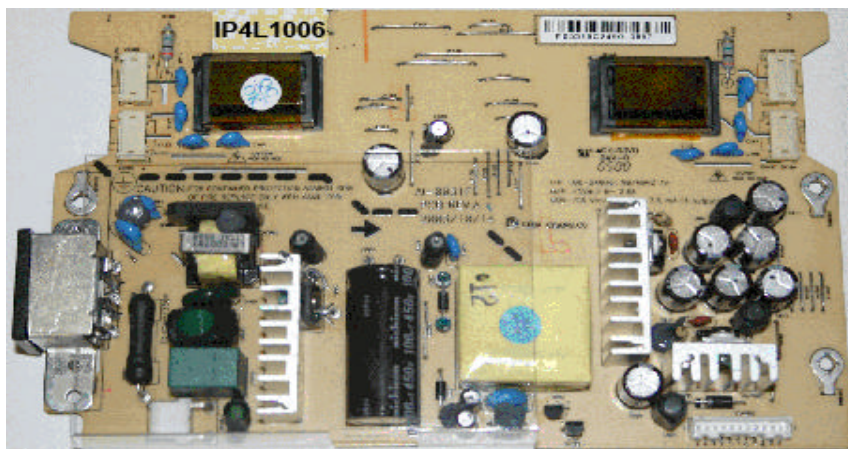

# HR IP4L100006

<b>INVERTER ORIGINAL REFER. EQUIVAL.</b> AI-0031F FE5319C249G0885
---

Dimensiones / size : 198mm x 123mm

Conector Control / Control Connector CON002										
1	2	3	4	5	6	7	8	9	10	11
12V	12V	GND	GND	5V	5V	GND	5V	on-off	Br. A	N.C.

LCD panel manuf.	LCD Panel cod.
LG-PHILIPS	

Marca / Brand	Model
LG VESTEL	

Observaciones / Remarks