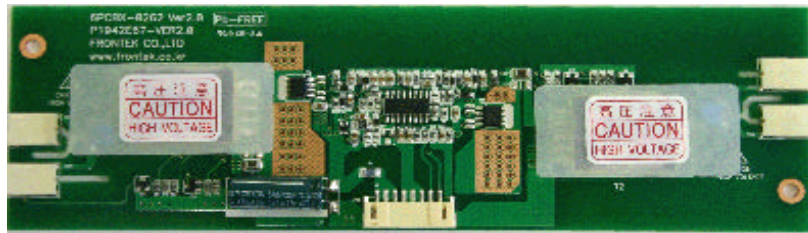

# HR I04L10014

<b>INVERTER ORIGINAL REFER. EQUIVAL.</b> FIF1942-67A
---

Dimensiones / size : 180mm x 45mm

Conector control / Control connector							
8	7	6	5	4	3	2	1
12V	12V	12V	GND	GND	GND	on-off	Br.

LCD panel manuf.	LCD Panel cod.
SAMSUNG	LTM170EU-L01/11/21/25 LTM170EX-L01 - LTM170E06-L02/04 LTM190EX-L01/05/21/31
HYDIS	HT17E11 / E12 / E13
LG-PHILIPS	LM170E01 / 02 - LM171W01 LM190E03 / 04 / 05 - LC150X02 LM190WX1-TLA1
CHIMEI	M170EG01-V01 M190EN02/03/04 - M190PW01-V0