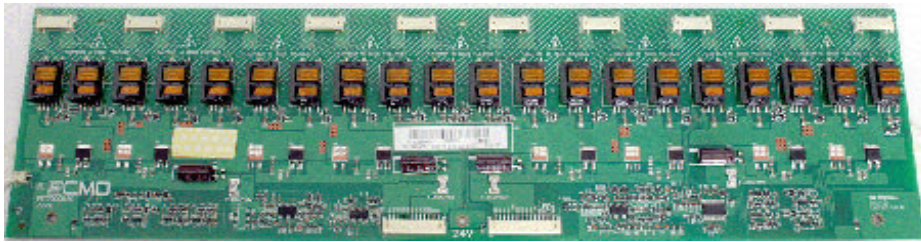

HR I20L30002

INVERTER ORIGINAL REFER. EQUIVAL. VIT70006.60 27-D005816 1370H1-24A-V00-L1E0
--

Dimensiones / size : 420mm x 120mm

Conector Control / Control Connector CN1													
1	2	3	4	5	6	7	8	9	10	11	12	13	14
24V	24V	24V	24V	24V	GND	GND	GND	GND	GND	Sel.	E.pw.	I.pw.	on-off

Conector Control / Connector Control CN2											
1	2	3	4	5	6	7	8	9	10	11	12
24V	24V	24V	24V	24V	GND	GND	GND	GND	GND	N.C.	N.C.

CN13	
1	2
L.cfl	L.cfl

LCD panel manuf.	LCD Panel cod.
CHIMEI	T370H1-24A

Marca / Brand	Model