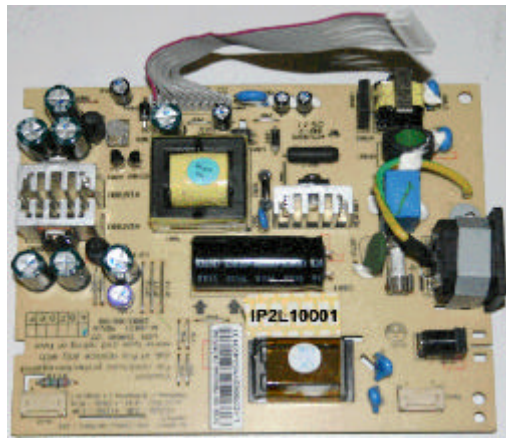

HR IP2L100001

INVERTER ORIGINAL REFER. EQUIVAL.
AI-0021A
3138 188 79062

Dimensiones / size : 150mm x 125mm

Conector Control / Control Connector CN001									
1	2	3	4	5	6	7	8	9	10
GND	Br.	on-off	P. Id.	N.C	GND	12V	GND	3,3V	3,3V

JACK 001		
1	2	3
12V	GND	GND

LCD panel manuf.	LCD Panel cod.
LG-PHILIPS	
CHUNGHWA	
HANNSTAR	

Marca / Brand	Model

Observaciones / Remarks